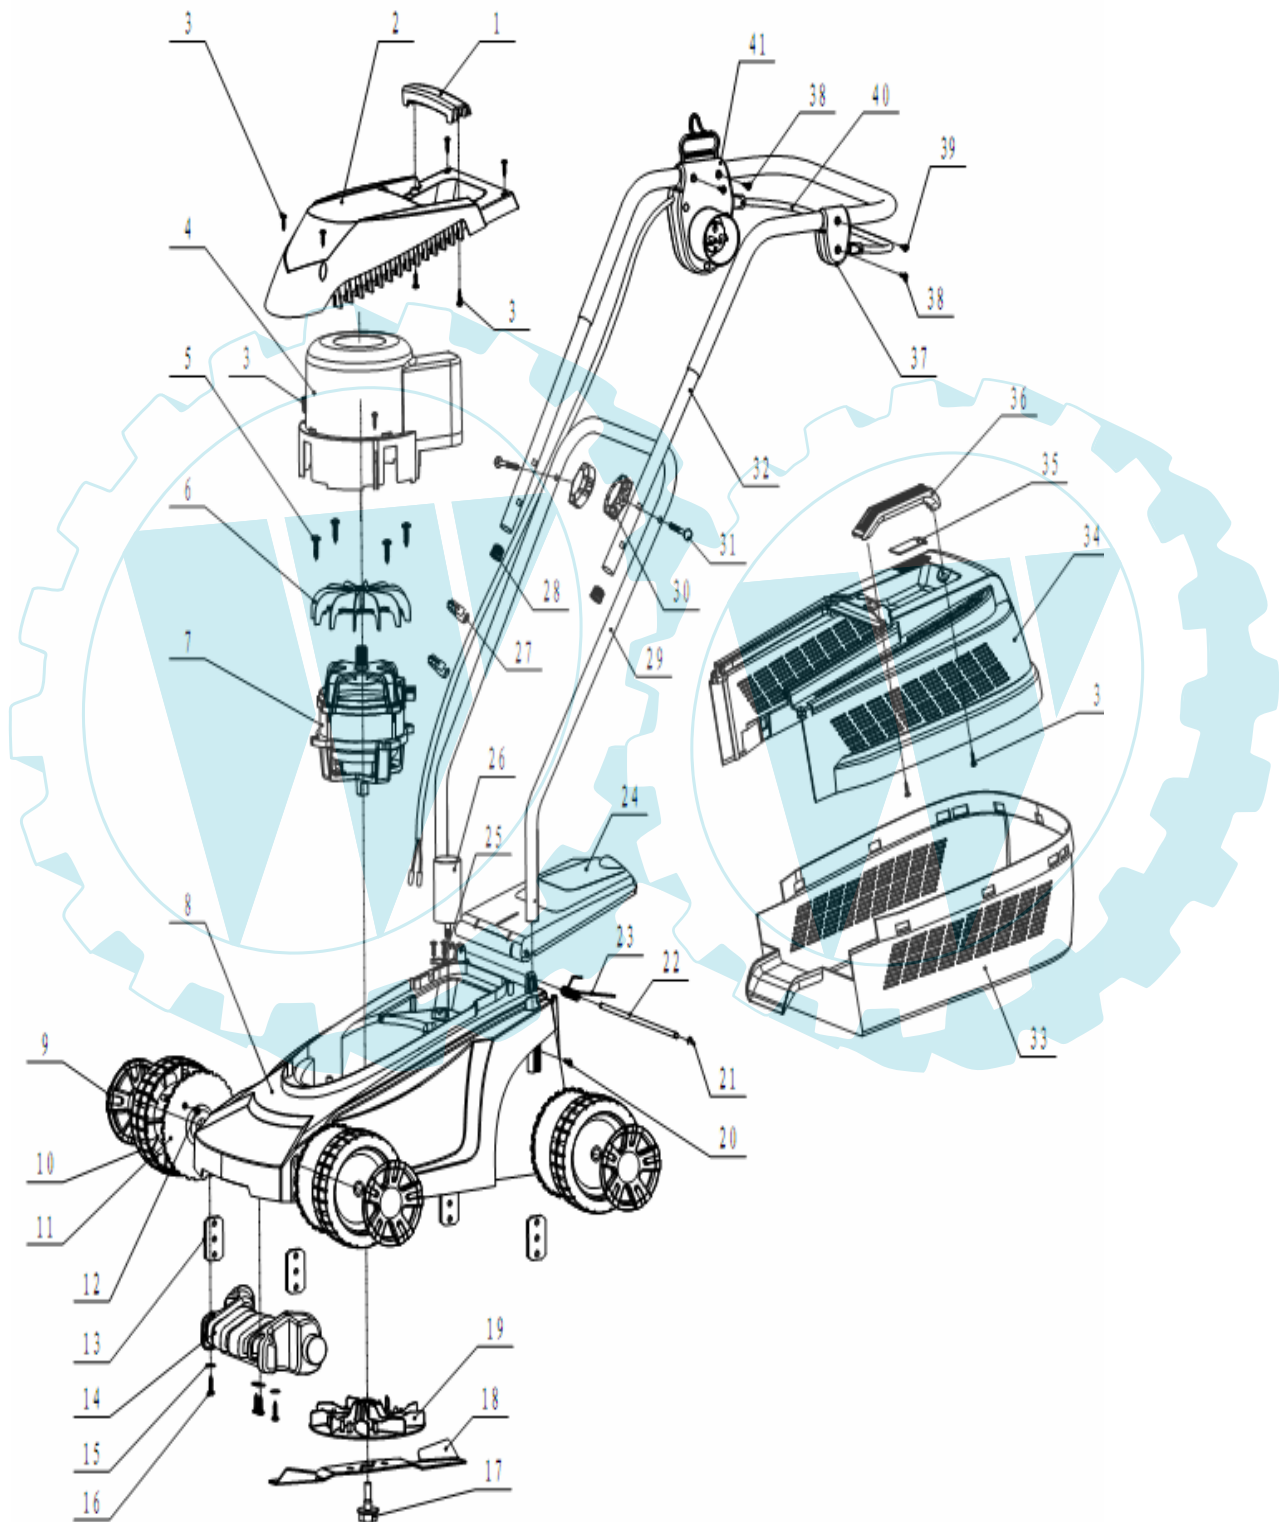

## Spare Parts List

File: 0110100474ZA

Version: 1.0

Date: 10th May, 2010

### Electric Lawn Mower----SLM32AA

Pos. No	Part code (SUMEC)	Part Description	QTY	losable	damage-able	Consum-able	FOB Unit Price (USD)	Remark
1	476020R9005	carrier	1					
2	476019R9005	motor housing	1					
3	B400024	self-tapping screw ST4.2x16	13					
4	476022R9005	motor cooling cap	1					
5	B400065F	self-tapping screw ST6.3x33	4					
6	476025	upper fan	1					
7	476032	1000W induction motor	1					
8	476018R6029	deck	1					
9	476023R6029	wheel cover	4			Y		
10	474002R9005	wheel	4					
11	474003R9005	inside wheel cover	4					
12	B400023F	self-tapping screw ST4.2x13	12					
13	476001	height adjust plate	4			Y		
14	474008R9005	balance weight	1					
15	B501007	flat washer	4					
16	B400035	self-tapping screw ST4.8x25	4					
17	476027	blade bolt	1		Y			
18	476002	blade	1		Y			
19	476026	lower fan	1		Y			
20	B620002	self-tapping screw ST4.2*16	2					
21	B282007	E clip Circlip Φ4	2					
22	476005	flap shaft	1					
23	476006	torsion spring	1					
24	474001R9005	flap	1					
25	481011	cable fixture plate	1					
26	476032	capacitor 450V 16μF	1					
27	476029R9005	cable clip	2		Y			
28	474903R9005	plug	2					
29	474006R9005	lower handle	1					
30	480022R3020	Knob	2		Y			
31	B103003	bolt M6x50	2		Y			
32	474005R9005	upper handle	1					
33	474204R9005	upper grass catch box	1					
34	474104R9005	lower grass catch box	1					
35	474304R6029	indicator	1					
36	474404R6029	handle	1					
37	474009R9005	supporting box	1					
38	B400029	self-tapping screw ST4.2x25	3					
39	B400027F	self-tapping screw ST4.2x19	1					
40	474007R3020	switch handle	1					
41	474008	switch box	1					
42	476028	wire holder	1					
43	476014	rear bracket	1					
44	476016	stator	1					
45	B700420	bearing	2					
46	B278015	clip for shaft	3					
47	476007	rotor	1					
48	476009	spring	1					
49	476008	brake plate	1					
50	476015	wave washer	1					
51	476013	front bracket	1					
52	B320039	screw bolt	4					