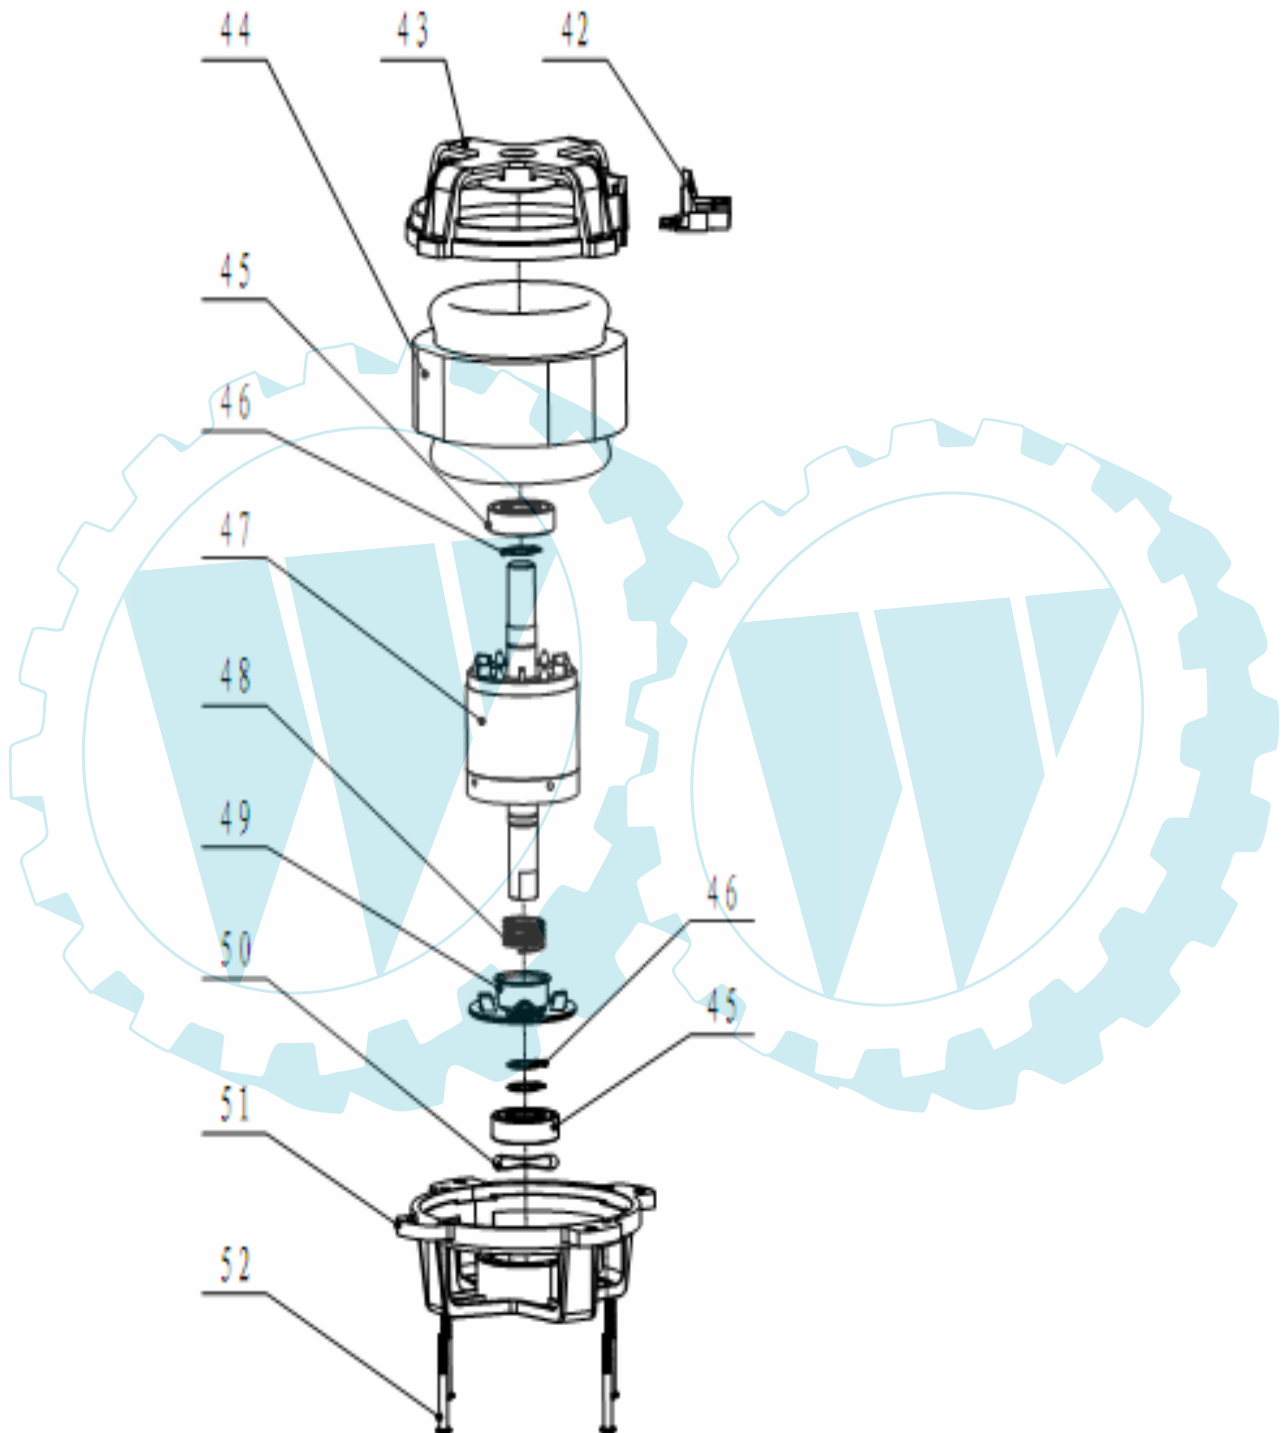

Spare Parts List

File: 0110100474ZA

Version: 1.0

Date: 10th May, 2010

Electric Lawn Mower----SLM32AA

Pos. No	Part code (SUMEC)	Part Description	QTY	losable	damage-able	Consum-able	FOB Unit Price (USD)	Remark
1	476020R9005	carrier	1					
2	476019R9005	motor housing	1					
3	B400024	self-tapping screw ST4.2x16	13					
4	476022R9005	motor cooling cap	1					
5	B400065F	self-tapping screw ST6.3x33	4					
6	476025	upper fan	1					
7	476032	1000W induction motor	1					
8	476018R6029	deck	1					
9	476023R6029	wheel cover	4			Y		
10	474002R9005	wheel	4					
11	474003R9005	inside wheel cover	4					
12	B400023F	self-tapping screw ST4.2x13	12					
13	476001	height adjust plate	4			Y		
14	474008R9005	balance weight	1					
15	B501007	flat washer	4					
16	B400035	self-tapping screw ST4.8x25	4					
17	476027	blade bolt	1		Y			
18	476002	blade	1		Y			
19	476026	lower fan	1		Y			
20	B620002	self-tapping screw ST4.2*16	2					
21	B282007	E clip Circlip Φ4	2					
22	476005	flap shaft	1					
23	476006	torsion spring	1					
24	474001R9005	flap	1					
25	481011	cable fixture plate	1					
26	476032	capacitor 450V 16μF	1					
27	476029R9005	cable clip	2		Y			
28	474903R9005	plug	2					
29	474006R9005	lower handle	1					
30	480022R3020	Knob	2		Y			
31	B103003	bolt M6x50	2		Y			
32	474005R9005	upper handle	1					
33	474204R9005	upper grass catch box	1					
34	474104R9005	lower grass catch box	1					
35	474304R6029	indicator	1					
36	474404R6029	handle	1					
37	474009R9005	supporting box	1					
38	B400029	self-tapping screw ST4.2x25	3					
39	B400027F	self-tapping screw ST4.2x19	1					
40	474007R3020	switch handle	1					
41	474008	switch box	1					
42	476028	wire holder	1					
43	476014	rear bracket	1					
44	476016	stator	1					
45	B700420	bearing	2					
46	B278015	clip for shaft	3					
47	476007	rotor	1					
48	476009	spring	1					
49	476008	brake plate	1					
50	476015	wave washer	1					
51	476013	front bracket	1					
52	B320039	screw bolt	4					

REMARKS:

1. The above quotations are based on RMB/USD=6.8117.
2. If RMB value increase over 5%, the prices should be adjustable.
3. If main material fluctuated more than 5%, the prices should be adjustable.
4. Prices normally valid for one year from the day we offer, except the case we consider it invalid.
5. All prices should be subject to our final confirmation.