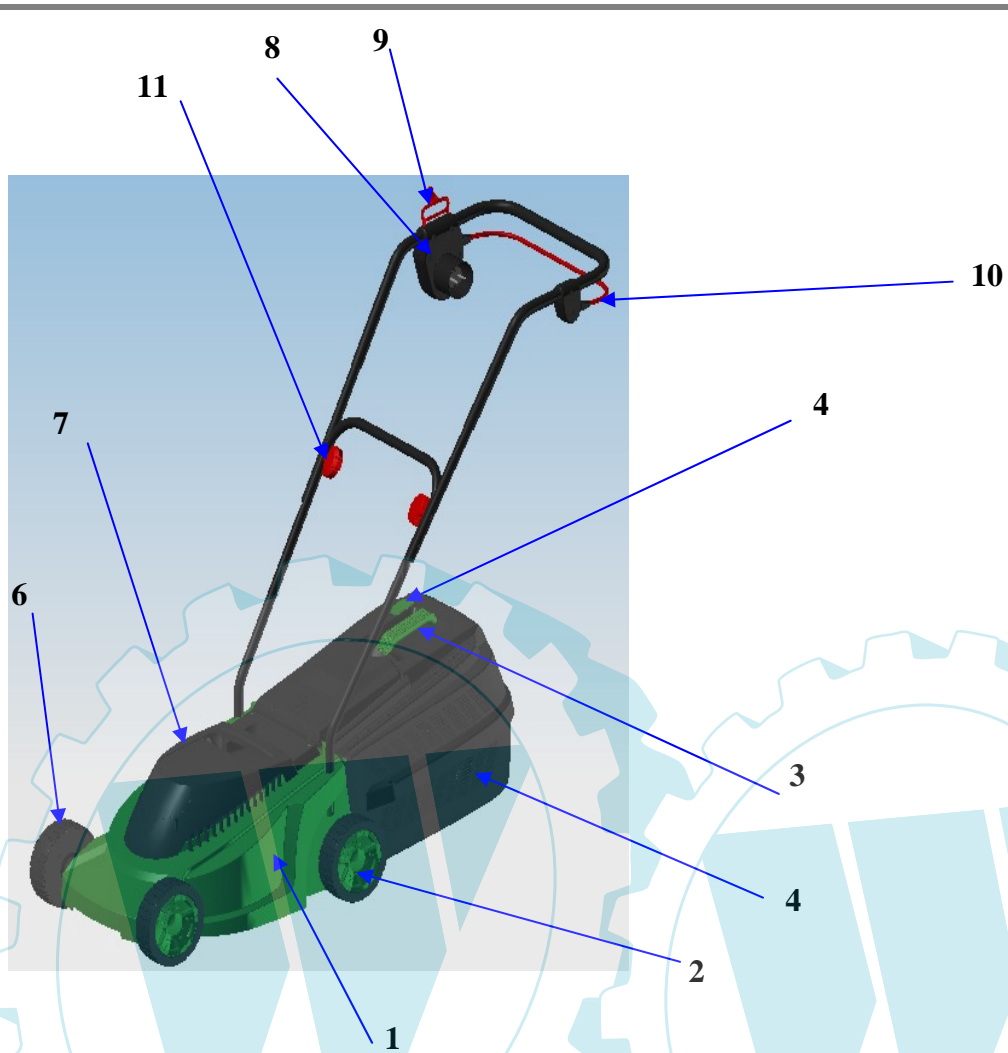

No	Parts name	Color
1	Housing deck	Green RAL 6029
2	Front and rear wheel cover:	Green RAL 6029
3	Grass box handle	Green RAL 6029
4	Grass full indicator	Green RAL 6029
5	Grass box housing	Black
6	Wheel	Black
7	Motor cover	Black
8	Switch box housing	Black
9	Cable strain relieve	Red
10	Switch lever	Red
11	Handle bar screw	Red